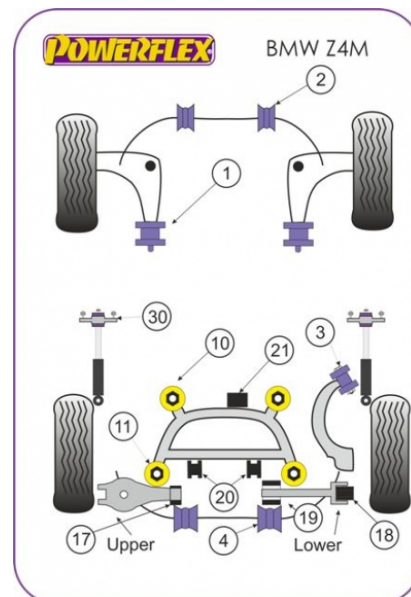

#### Notes

1. The Z4M uses PFF5-5601G to achieve the standard caster, other front arm bushes will reduce the caster.
2. PFR5-4610 & 4611 are complete replacement bushes, for inserts use PFR5-4612 & 4613 (inserts fit into the voiding of the original bush)