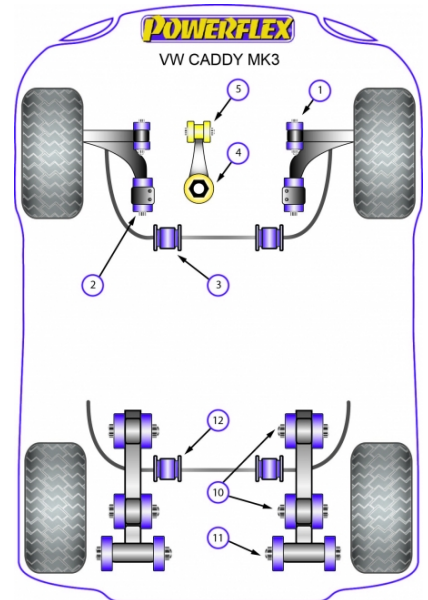

In addition to the Road Series parts listed please check the Black Series website for other bushes suitable for this car that may be more suited to Track/Race use.

FRONT WISHBONE FRONT BUSH

Qty Per Car 2

exc. VAT **£20.52**

Diagram Ref. 1

inc. VAT **£24.62**

Part No. **PFF85-501**

FRONT WISHBONE FRONT BUSH CAMBER ADJUSTABLE

Qty Per Car 2

exc. VAT **£44.95**

Diagram Ref. 1

inc. VAT **£53.94**

Part No. **PFF85-501G**

FRONT WISHBONE REAR BUSH

Qty Per Car 2

exc. VAT **£26.57**

Diagram Ref. 2

inc. VAT **£31.88**

Part No. **PFF85-502**