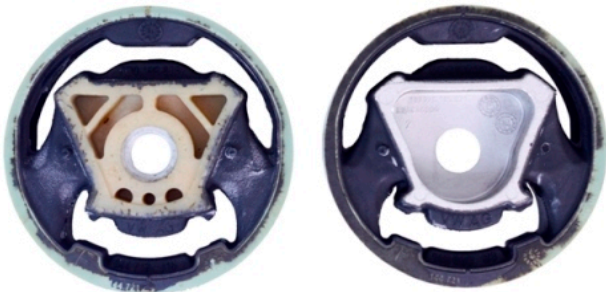

- PFF85-830 is an insert for OEM part number 5Q0198 037 A.
- PFF85-831 is a complete bush for OEM part number 5Q0198 037 A.
- PFF85-832 is an insert for OEM part number 5Q0198 037 B.
- PFF85-833 is a complete bush for OEM part number 5Q0198 037 B.

Use PFF85-830 & PFF85-831 For OEM part number 5Q0198 037 A

Use PFF85-832 & PFF85-833 For OEM part number 5Q0198 037 B

In addition to the Road Series parts listed please check the Black Series website for other bushes suitable for this car that may be more suited to Track/Race use.