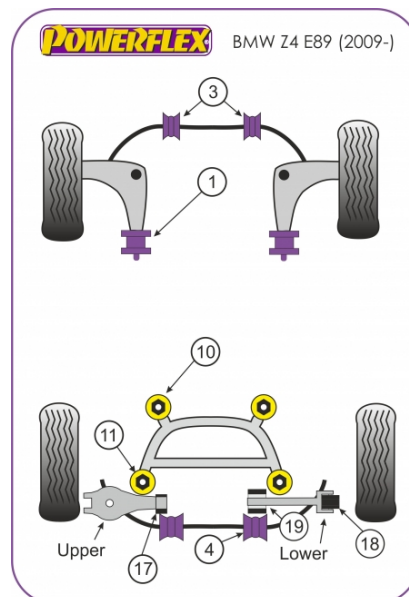

Z4 E89 (2009 -)

PRICING INFORMATION

The prices shown on our website are per bush.

To get the total pack price you will need to multiple this price by the number of bushes per vehicle.

Bush Price x Qty Per Car = Pack Price

In addition to the Road Series parts listed please check the Black Series website for other bushes suitable for this car that may be more suited to Track/Race use.

FRONT RADIUS ARM TO CHASSIS BUSH

Qty Per Car 2

Diagram Ref. 1

Part No. **PFF5-401**

exc. VAT **£31.45**

inc. VAT **£37.74**

FRONT ANTI ROLL BAR MOUNTING BUSH 26.5MM

Qty Per Car 2

Diagram Ref. 3

Part No. **PFF5-4602-26.5**

exc. VAT **£21.95**

inc. VAT **£26.34**

REAR UPPER ARM INNER BUSH

Qty Per Car 2

Diagram Ref. 17

Part No. **PFR5-4617**

exc. VAT **£20.95**

inc. VAT **£25.14**