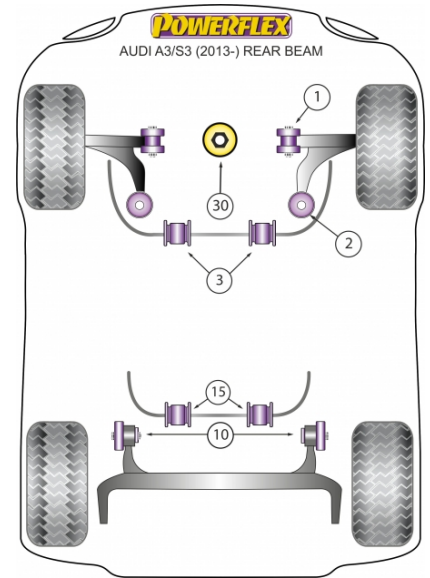

A3/S3 MK3 8V (2013-) REAR BEAM

PRICING INFORMATION

The prices shown on our website are per bush.

To get the total pack price you will need to multiple this price by the number of bushes per vehicle.

Bush Price x Qty Per Car = Pack Price

In addition to the Road Series parts listed please check the Black Series website for other bushes suitable for this car that may be more suited to Track/Race use.

FRONT WISHBONE FRONT BUSH

Qty Per Car **2**

exc. VAT **£20.52**

Diagram Ref. **1**

inc. VAT **£24.62**

Part No. **PFF85-501**

FRONT WISHBONE FRONT BUSH CAMBER ADJUSTABLE

Qty Per Car **2**

exc. VAT **£44.95**

Diagram Ref. **1**

inc. VAT **£53.94**

Part No. **PFF85-501G**

FRONT WISHBONE REAR BUSH

Qty Per Car **2**

exc. VAT **£39.95**

Diagram Ref. **2**

inc. VAT **£47.94**

Part No. **PFF85-802**