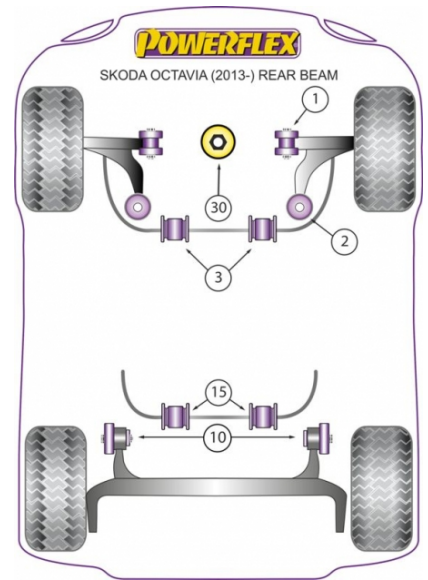

OCTAVIA (2013-) REAR BEAM

PRICING INFORMATION

The prices shown on our website are per bush.

To get the total pack price you will need to multiple this price by the number of bushes per vehicle.

Bush Price x Qty Per Car = Pack Price

In addition to the Road Series parts listed please check the Black Series website for other bushes suitable for this car that may be more suited to Track/Race use.

FRONT WISHBONE FRONT BUSH

Qty Per Car **2**

exc. VAT **£20.52**

Diagram Ref. **1**

inc. VAT **£24.62**

Part No. **PFF85-501**

FRONT WISHBONE FRONT BUSH CAMBER ADJUSTABLE

Qty Per Car **2**

exc. VAT **£44.95**

Diagram Ref. **1**

exc. VAT **£31.95**

Diagram Ref. **10**

inc. VAT **£38.34**

Part No. **PFR85-810**

REAR ANTI ROLL BAR BUSH 19.6MM

Qty Per Car **2**

exc. VAT **£15.95**

Diagram Ref. **15**