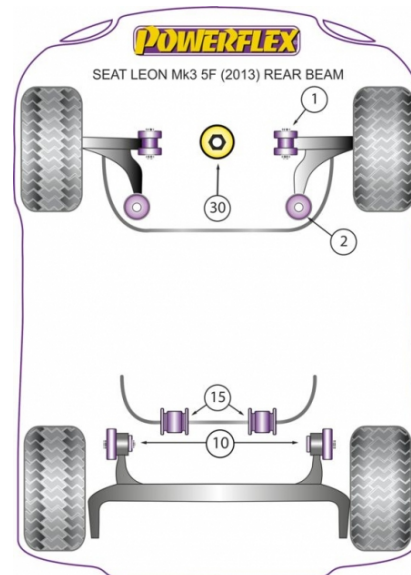

LEON MK3 5F (2013-) REAR BEAM

PRICING INFORMATION

The prices shown on our website are per bush.

To get the total pack price you will need to multiple this price by the number of bushes per vehicle.

Bush Price x Qty Per Car = Pack Price

In addition to the Road Series parts listed please check the Black Series website for other bushes suitable for this car that may be more suited to Track/Race use.

FRONT WISHBONE FRONT BUSH

Qty Per Car 2

exc. VAT **£20.52**

Diagram Ref. 1

inc. VAT **£24.62**

Part No. **PFF85-501**

FRONT WISHBONE FRONT BUSH CAMBER ADJUSTABLE

Qty Per Car 2

exc. VAT **£44.95**

Diagram Ref. 1