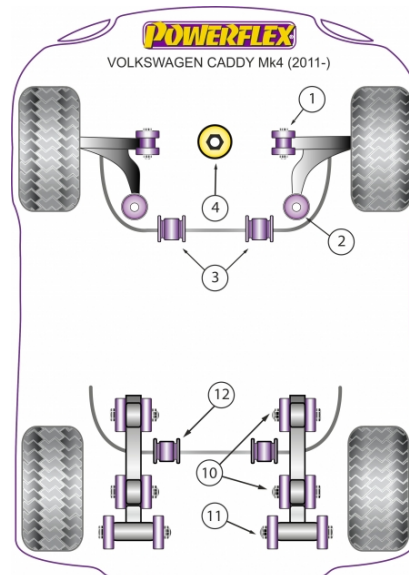

CADDY MK4 (06/2010 -)

PRICING INFORMATION

The prices shown on our website are per bush.

To get the total pack price you will need to multiple this price by the number of bushes per vehicle.

Bush Price x Qty Per Car = Pack Price

In addition to the Road Series parts listed please check the Black Series website for other bushes suitable for this car that may be more suited to Track/Race use.

FRONT WISHBONE FRONT BUSH

Qty Per Car **2**

exc. VAT **£20.52**

Diagram Ref. **1**

inc. VAT **£24.62**

Part No. **PFF85-501**

FRONT WISHBONE FRONT BUSH CAMBER ADJUSTABLE

Qty Per Car **2**

exc. VAT **£44.95**

Diagram Ref. **1**

inc. VAT **£53.94**

Part No. **PFF85-501G**

FRONT WISHBONE REAR BUSH

Qty Per Car **2**

exc. VAT **£39.95**

Diagram Ref. **2**

inc. VAT **£47.94**

Part No. **PFF85-802**

FRONT ANTI ROLL BAR BUSH 23.6MM

Qty Per Car **2**

exc. VAT **£14.96**

Diagram Ref. **3**

inc. VAT **£17.95**

Part No. **PFF85-503-23.6**

LOWER ENGINE MOUNT INSERT (LARGE)

Qty Per Car **1**

exc. VAT **£21.45**

Diagram Ref. **4**

inc. VAT **£25.74**

Part No. **PFF85-704**

LOWER ENGINE MOUNT INSERT (LARGE) TRACK USE

Qty Per Car **1**

exc. VAT **£21.45**

Diagram Ref. **4**

inc. VAT **£25.74**

Part No. **PFF85-704P**

LOWER ENGINE MOUNT INSERT (LARGE) DIESEL

Qty Per Car **1**

exc. VAT **£21.45**

Diagram Ref. **4**

inc. VAT **£25.74**

Part No. **PFF85-704R**