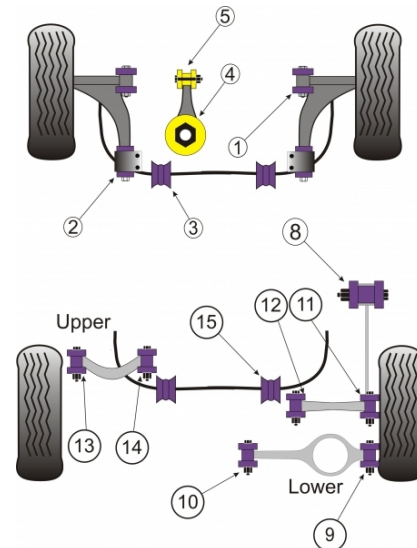

BORA (2005-2010)

PRICING INFORMATION

The prices shown on our website are per bush.

To get the total pack price you will need to multiple this price by the number of bushes per vehicle.

Bush Price x Qty Per Car = Pack Price

In addition to the Road Series parts listed please check the Black Series website for other bushes suitable for this car that may be more suited to Track/Race use.

FRONT WISHBONE FRONT BUSH

Qty Per Car **2**

exc. VAT **£20.52**

Diagram Ref. **1**

inc. VAT **£24.62**

Part No. **PPF85-501**

FRONT WISHBONE FRONT BUSH CAMBER ADJUSTABLE

Qty Per Car **2**

exc. VAT **£44.95**

Diagram Ref. **1**

inc. VAT **£53.94**

Part No. **PPF85-501G**

FRONT WISHBONE REAR BUSH

Qty Per Car **2**

exc. VAT **£26.57**

Diagram Ref. **2**

inc. VAT **£31.88**

Part No. **PPF85-502**

FRONT WISHBONE REAR BUSH ANTI-LIFT & CASTER OFFSET

Qty Per Car **2**

exc. VAT **£55.00**

Diagram Ref. **2**

inc. VAT **£66.00**

Part No. **PPF85-502G**

FRONT ANTI ROLL BAR BUSH 19.6MM

Qty Per Car **2**

exc. VAT **£14.96**

Diagram Ref. **3**

inc. VAT **£17.95**

Part No. **PPF85-503-19.6**

FRONT ANTI ROLL BAR BUSH 20MM

Qty Per Car **2**

exc. VAT **£14.96**

Diagram Ref. **3**

inc. VAT **£17.95**

Part No. **PPF85-503-20**

FRONT ANTI ROLL BAR BUSH 20.7MM

Qty Per Car **2**

exc. VAT **£14.96**

Diagram Ref. **3**

inc. VAT **£17.95**

Part No. **PPF85-503-20.7**