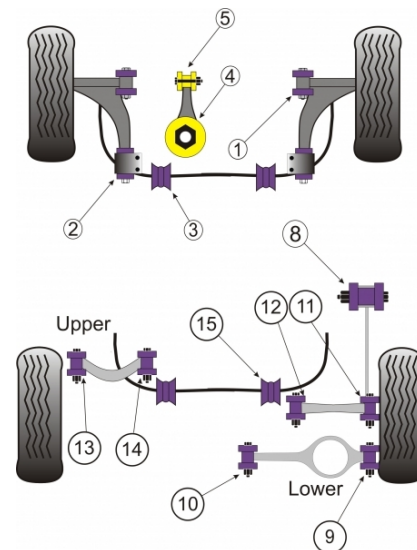

In addition to the Road Series parts listed please check the Black Series website for other bushes suitable for this car that may be more suited to Track/Race use.

FRONT WISHBONE FRONT BUSH

Qty Per Car **2**

exc. VAT **£20.52**

Diagram Ref. **1**

inc. VAT **£24.62**

Part No. **PFF85-501**

FRONT WISHBONE FRONT BUSH CAMBER ADJUSTABLE

Qty Per Car **2**

exc. VAT **£44.95**

Diagram Ref. **1**

exc. VAT **£16.12**

Diagram Ref. **15**

inc. VAT **£19.34**

Part No. **PFR85-515-19**

REAR ANTI ROLL BAR BUSH 19.6MM

Qty Per Car **2**

exc. VAT **£16.12**

Diagram Ref. **15**

REAR ANTI ROLL BAR BUSH 20.5MM

Qty Per Car **2**

exc. VAT **£16.12**

Diagram Ref. **15**

inc. VAT **£19.34**

Part No. **PFR85-515-20.5**

REAR ANTI ROLL BAR BUSH 20.7MM

Qty Per Car **2**