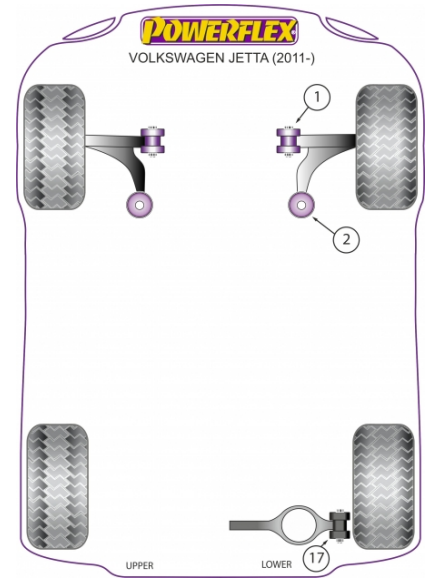

### FRONT WISHBONE FRONT BUSH

Qty Per Car **2**

exc. VAT **£20.52**

Diagram Ref. **1**

inc. VAT **£24.62**

Part No. **PFF85-501**

### FRONT WISHBONE FRONT BUSH CAMBER ADJUSTABLE

Qty Per Car **2**

exc. VAT **£44.95**

Diagram Ref. **1**

inc. VAT **£53.94**

Part No. **PFF85-501G**