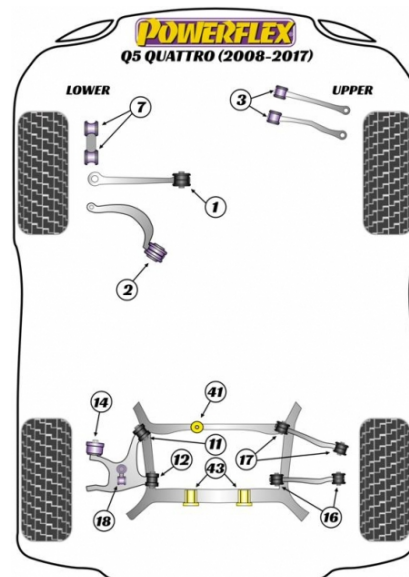

#### FRONT LOWER CONTROL ARM BUSH

Qty Per Car **2**

exc. VAT **£29.95**

Diagram Ref. **1**

inc. VAT **£35.94**

Part No. **PPF3-701**