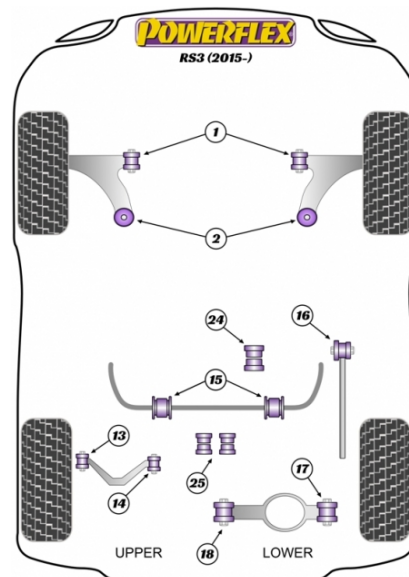

In addition to the Road Series parts listed please check the Black Series website for other bushes suitable for this car that may be more suited to Track/Race use.

FRONT WISHBONE FRONT BUSH

Qty Per Car 2

exc. VAT **£20.52**

Diagram Ref. **1**

inc. VAT **£24.62**

Part No. **PFF85-501**

FRONT WISHBONE FRONT BUSH CAMBER ADJUSTABLE

Qty Per Car 2

exc. VAT **£44.95**

Diagram Ref. **1**

inc. VAT **£53.94**

Part No. **PFF85-501G**

FRONT WISHBONE REAR BUSH

Qty Per Car 2

exc. VAT **£39.95**

Diagram Ref. **2**

inc. VAT **£47.94**

Part No. **PFF85-802**

exc. VAT **£16.12**

Diagram Ref. **14**

inc. VAT **£19.34**

Part No. **PFR85-514**

REAR ANTI ROLL BAR BUSH 18.5MM

Qty Per Car 2

exc. VAT **£15.95**

Diagram Ref. **15**