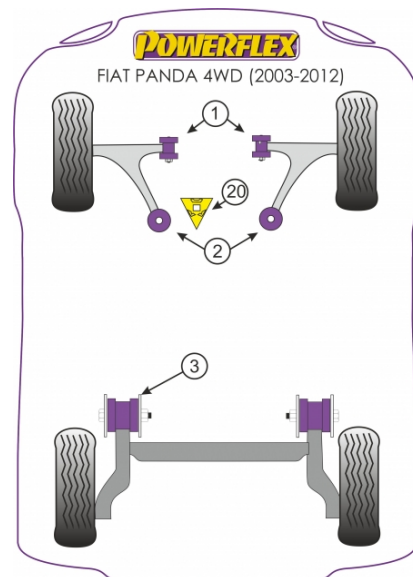

PANDA 4WD (2003-2012)

PRICING INFORMATION

The prices shown on our website are per bush.

To get the total pack price you will need to multiple this price by the number of bushes per vehicle.

Bush Price x Qty Per Car = Pack Price

In addition to the Road Series parts listed please check the Black Series website for other bushes suitable for this car that may be more suited to Track/Race use.

POWERALIGN CAMBER BOLT KIT (10MM)

Qty Per Car **1**