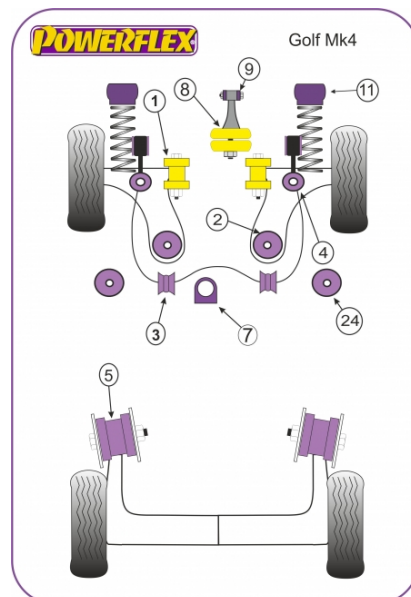

GOLF MK4 2WD TYP 1J

PRICING INFORMATION

The prices shown on our website are per bush.

To get the total pack price you will need to multiple this price by the number of bushes per vehicle.

Bush Price x Qty Per Car = Pack Price

A Powerflex Handling Pack is now available for this vehicle. Please click [here](#) for more information

Notes

- PFF85-414 is a Rose Jointed Bush For Motorsport Use
- PFR85-610 fits models with a 69mm diameter bore rear beam. For vehicles with 72.5mm bore please use PFR85-415.

In addition to the Road Series parts listed please check the Black Series website for other bushes suitable for this car that may be more suited to Track/Race use.

	POWERFLEX HANDLING PACK	Qty Per Car 1	Diagram Ref.	Part No. PFF85K-1004
	exc. VAT £169.95	inc. VAT £203.94		
	FRONT WISHBONE FRONT BUSH	Qty Per Car 2	Diagram Ref. 1	Part No. PFF85-201
	exc. VAT £19.31	inc. VAT £23.17		
	FRONT WISHBONE REAR BUSH	Qty Per Car 2	Diagram Ref. 2	Part No. PFF85-410
	exc. VAT £21.73	inc. VAT £26.08		
	FRONT WISHBONE REAR BUSH (MOTORSPORT USE)	Qty Per Car 2	Diagram Ref. 2	Part No. PFF85-414
	exc. VAT £63.53	inc. VAT £76.24		
	FRONT ANTI ROLL BAR MOUNT 19MM	Qty Per Car 2	Diagram Ref. 3	Part No. PFF85-411-19
	exc. VAT £14.96	inc. VAT £17.95		

FRONT ANTI ROLL BAR MOUNT 21MM

Qty Per Car **2**

Diagram Ref. **3**

Part No. **PFF85-411-21**

exc. VAT **£14.96**

inc. VAT **£17.95**

FRONT ANTI ROLL BAR MOUNT 23MM

Qty Per Car **2**