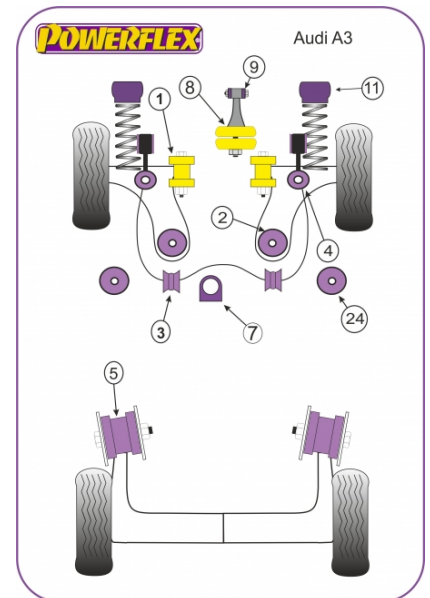

A3 MK1 TYP 8L 2WD (1996-2003)

PRICING INFORMATION

The prices shown on our website are per bush.

To get the total pack price you will need to multiple this price by the number of bushes per vehicle.

Bush Price x Qty Per Car = Pack Price