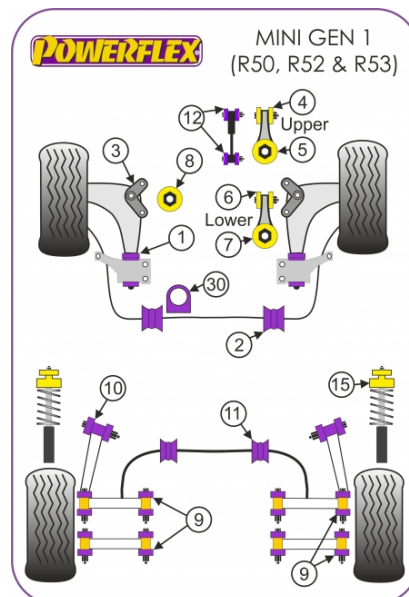

Chassis Types

- R50 Coupe 09/00-11/06
- R52 Convertible 11/02-07/08
- R53 Coupe 09/00-11/06

Models Covered

- One, Cooper, Cooper S, Cooper S JCW GP

Notes

- PFF5-101G gives 2° additional caster, for standard caster use PFF5-101
- PFF5-132G increases the negative camber by -1.25°
- If fitting PFF5-132G we recommend fitting PFF5-101G to bring the caster back to standard
- PFR5-110 inserts fit into the OE bush of models up to 05/2003 with the OE trailing arm brackets 33326753973 and 33326753974. For a full replacement bush with 80mm diameter, please use PFR5-1105.
- PFR5-1102 inserts will fit into the OE bush of models from 05/2003 with the OE trailing arm brackets 33306857795 and 33306857795. For a full replacement bush with 60mm diameter, please use PFR5-1104
- PFF5-101MS is a optional support if using PFF5-101 for motorsport
- PFF5-104 & PFF5-105 Upper Engine Support Bracket bushes will not fit models 2004 onwards if using oil filled engine mounts
- For position 7 Lower Engine Mount Large Bush use either PFF5-107 insert which fits into the original bush or PFF5-120 a complete replacement bush

In addition to the Road Series parts listed please check the Black Series website for other bushes suitable for this car that may be more suited to Track/Race use.

POWERFLEX HANDLING PACK

Qty Per Car **1**

exc. VAT **£189.95**

Diagram Ref.

inc. VAT **£227.94**

Part No. **PF5K-1004**