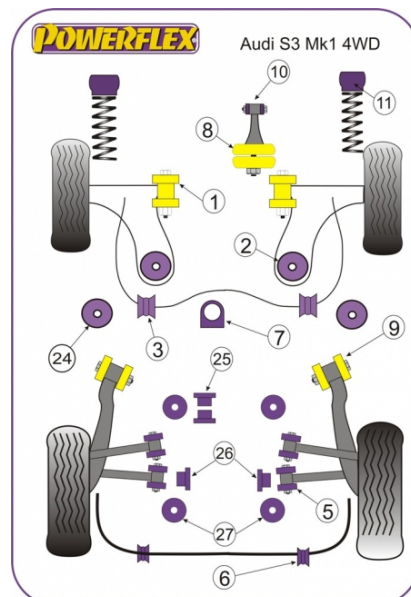

Notes

- On the front wishbones the later cars have a larger 45mm bush, in this case please use PFF3-501. For earlier cars with a 30mm bush please use PFF85-201.
- PFF85-414 Is for Race use and is a rose joint type bush
- PFR3-510G offers on-car Camber adjustment, for non adjustable bush use PFR3-510

Qty Per Car **1**

Diagram Ref.

Part No. **PFF3K-1002**

exc. VAT **£158.95**

inc. VAT **£190.74**

FRONT WISHBONE FRONT BUSH, CAST ARM, 45MM OD

Qty Per Car **2**

Diagram Ref. **1**

Qty Per Car **2**

Diagram Ref. **2**

Part No. **PFF85-414**

exc. VAT **£63.53**

inc. VAT **£76.24**

FRONT ANTI ROLL BAR MOUNTING 17MM

Qty Per Car 2

Diagram Ref. 3

Qty Per Car 4

Diagram Ref. 5

Part No. **PFR3-510**

exc. VAT **£20.14**

inc. VAT **£24.17**

REAR ARM INNER BUSH CAMBER ADJUSTABLE

Qty Per Car 4

Diagram Ref. 5