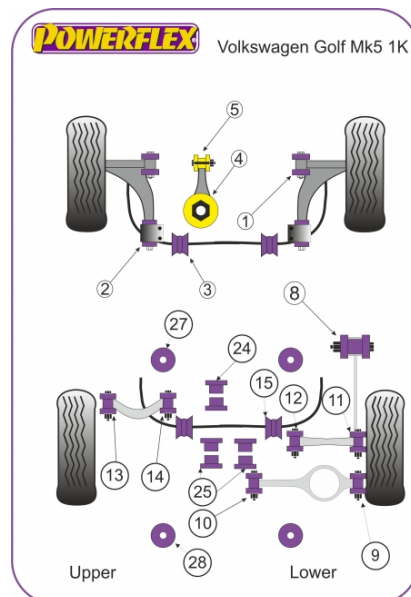

GOLF MK5 1K

PRICING INFORMATION

The prices shown on our website are per bush.

To get the total pack price you will need to multiple this price by the number of bushes per vehicle.

Bush Price x Qty Per Car = Pack Price

Notes

- PFF85-501G is on-car camber adjustable offering +/-0.5° of adjustment, for a non adjustable bush use PFF85-501.
- PFF85-502G gives 1° of additional caster angle and anti lift properties, the bush is supplied pre fitted into the new bracket, for a bush without geometry adjustment use PFF85-502.
- PFF85-504 fits vehicles upto the middle of 2008, please check the picture of the 2 bushes in order to identify the insert you require.
- PFF85-704 fits vehicles from the middle of 2008 on, please check the picture of the 2 bushes in order to identify the insert you require.
- PFR85-524, PFR85-525, PFR85-527 & PFR85-528 fit 4 wheel drive models only.