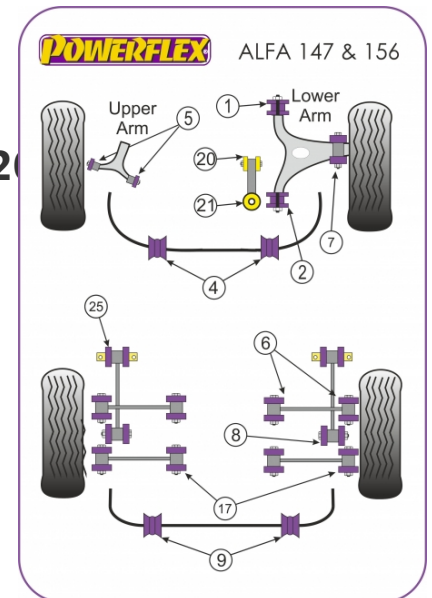

Bush Price x Qty Per Car = Pack Price

Notes

- PFF1-811 and PFF1-812 are designed to fit genuine Alfa control arms. If non genuine arms are fitted, the pin diameter at the back of the arm may be different. If this is the case, please contact your Powerflex distributor first.
- PFF1-813 Engine Mount Kit fits V6 models only.
- PFF1-820 Fits 1.6 to 2.0 petrol engines.
- PFF1-821 Fits 1.6 and 1.8 Twin Spark models with an extruded bracket.
- PFF1-822 Fits 2.0 twin Spark & JTS models with welded steel bracket.

exc. VAT **£28.82**

Diagram Ref. **1**

inc. VAT **£34.58**

Part No. **PFF1-811**

FRONT LOWER WISHBONE REAR BUSH

Qty Per Car **2**

exc. VAT **£28.82**

Diagram Ref. **2**

inc. VAT **£34.58**

Part No. **PFF1-812**

FRONT ANTI ROLL BAR BUSH 22MM

Qty Per Car 2

exc. VAT **£15.64**

Diagram Ref. 4

inc. VAT **£18.77**

Part No. **PFF1-810-22**

FRONT ANTI ROLL BAR BUSH 23MM

Qty Per Car 2

exc. VAT **£15.64**

Diagram Ref. 4

inc. VAT **£18.77**

Part No. **PFF1-810-23**

FRONT ANTI ROLL BAR BUSH 26MM

Qty Per Car 2