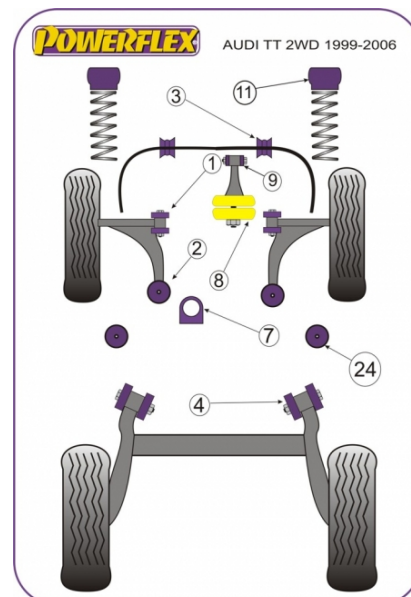

TT MK1 TYP 8N 2WD (1999-2006)

PRICING INFORMATION

The prices shown on our website are per bush.

To get the total pack price you will need to multiple this price by the number of bushes per vehicle.

Bush Price x Qty Per Car = Pack Price

Notes

- On the front wishbones the later cars have a larger 45mm bush, in this case please use PFF3-501.
- For earlier cars with a 30mm bush please use PFF85-201.
- PFF85-414 Is for Race use and is a rose joint type bush, it fits both pressed steel and cast wishbones.
- PFR85-610 fits models with a 69mm diameter bore rear beam. For vehicles with 72.5mm bore please use PFR85-415.

In addition to the Road Series parts listed please check the Black Series website for other bushes suitable for this car that may be more suited to Track/Race use.

POWERFLEX HANDLING PACK (PETROL ONLY)

Qty Per Car **1**

Diagram Ref.

Part No. **PFF3K-1001**

exc. VAT **£116.95**

inc. VAT **£140.34**

FRONT WISHBONE FRONT BUSH, CAST ARM, 45MM OD

Qty Per Car **2**

Diagram Ref. **1**

Part No. **PFF3-501**

exc. VAT **£20.33**

inc. VAT **£24.40**

FRONT WISHBONE FRONT BUSH

Qty Per Car **2**

Diagram Ref. **1**

Part No. **PFF85-201**

exc. VAT **£19.31**

inc. VAT **£23.17**

FRONT WISHBONE REAR BUSH

Qty Per Car **2**

Diagram Ref. **2**

Part No. **PFF3-610**

exc. VAT **£21.73**

inc. VAT **£26.08**