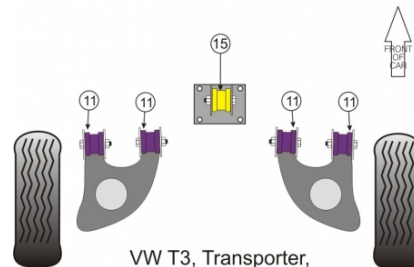

#### FRONT LOWER TCA INNER BUSH

Qty Per Car 2

exc. VAT **£18.10**

Diagram Ref. 1

inc. VAT **£21.72**

Part No. **PFF85-1001**