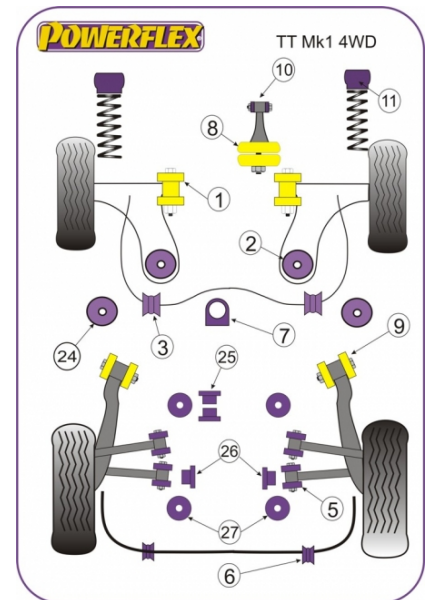

Notes

- On the front wishbones the later cars have a larger 45mm bush, in this case please use PFF3-501.
- For earlier cars with a 30mm bush please use PFF85-201.
- PFF85-414 Is for Race use and is a rose joint type bush
- PFR3-510G offers on-car Camber adjustment, for non adjustable bush use PFR3-510

Qty Per Car **1**

Diagram Ref.

Part No. **PF3K-1002**

exc. VAT **£158.95**

inc. VAT **£190.74**

FRONT WISHBONE FRONT BUSH, CAST ARM, 45MM OD

Qty Per Car **2**

Diagram Ref. **1**

Qty Per Car **2**

Diagram Ref. **2**

Part No. **PFF85-414**

exc. VAT **£63.53**

inc. VAT **£76.24**

FRONT ANTI ROLL BAR MOUNTING 17MM

Qty Per Car 2

Diagram Ref. 3

Qty Per Car 4

Diagram Ref. 5

Part No. **PFR3-510**

exc. VAT **£20.14**

inc. VAT **£24.17**

REAR ARM INNER BUSH CAMBER ADJUSTABLE

Qty Per Car 4

Diagram Ref. 5