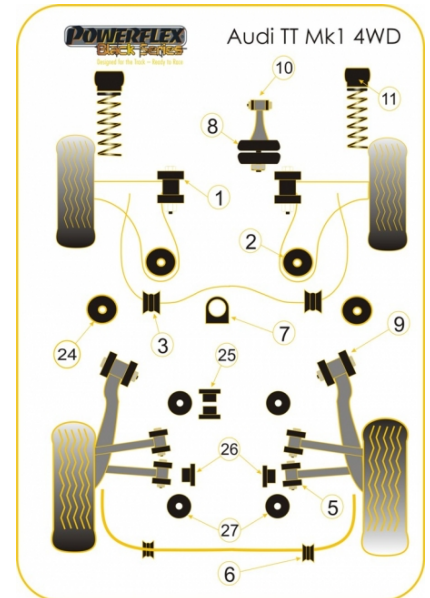

TT MK1 TYP 8N 4WD (1999-2006)

PRICING INFORMATION

The prices shown on our website are per bush.

To get the total pack price you will need to multiple this price by the number of bushes per vehicle.

Bush Price x Qty Per Car = Pack Price

Notes

- On the front wishbones the later cars have a larger 45mm bush, in this case please use PFF3-501.
- For earlier cars with a 30mm bush please use PFF85-201.
- PFF85-414 Is for Race use and is a rose joint type bush
- PFR3-510G offers on-car Camber adjustment, for non adjustable bush use PFR3-510

In addition to the Black Series parts listed please check the Road Series website for other bushes suitable for this car such as engine or transmission mountings.

FRONT WISHBONE FRONT BUSH

Qty Per Car **2**

exc. VAT **£21.24**

Diagram Ref. **1**

inc. VAT **£25.49**

Part No. **PFF85-201BLK**

FRONT WISHBONE FRONT BUSH, CAST ARM, 45MM OD

Qty Per Car **2**

exc. VAT **£22.36**

Diagram Ref. **1**

inc. VAT **£26.83**

Part No. **PFF3-501BLK**

FRONT WISHBONE FRONT BUSH

Qty Per Car **2**

exc. VAT **£21.24**

Diagram Ref. **1**

inc. VAT **£25.49**

Part No. **PFF85-201BLK**

FRONT WISHBONE FRONT BUSH

Qty Per Car **2**

exc. VAT **£21.24**

Diagram Ref. **1**

inc. VAT **£25.49**

Part No. **PFF85-201BLK**

FRONT WISHBONE FRONT BUSH

Qty Per Car **2**

exc. VAT **£21.24**

Diagram Ref. **1**

inc. VAT **£25.49**

Part No. **PFF85-201BLK**

FRONT WISHBONE REAR BUSH

Qty Per Car **2**

exc. VAT **£23.90**

Diagram Ref. **2**

inc. VAT **£28.68**

Part No. **PFF3-610BLK**

FRONT WISHBONE REAR BUSH (RACE USE)

Qty Per Car **2**

exc. VAT **£63.53**

Diagram Ref. **2**

inc. VAT **£76.24**

Part No. **PFF85-414BLK**