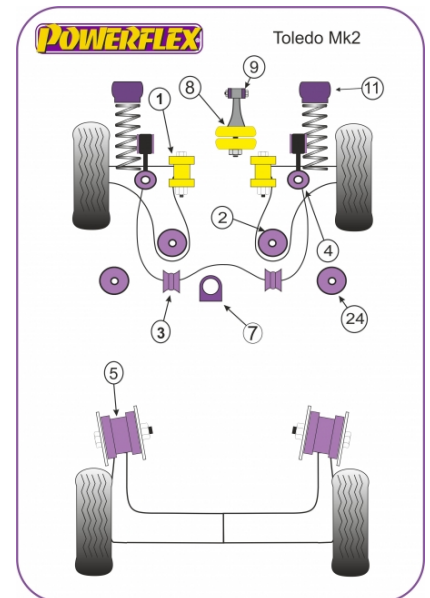

TOLEDO MK2 TYP 1M (1999 - 2004)

PRICING INFORMATION

The prices shown on our website are per bush.

To get the total pack price you will need to multiple this price by the number of bushes per vehicle.

Bush Price x Qty Per Car = Pack Price

Notes

- PFF85-414 Is for Race use and is a rose joint type bush
- PFR85-610 fits models with a 69mm diameter bore rear beam.
For vehicles with 72.5mm bore please use PFR85-415.

In addition to the Road Series parts listed please check the Black Series website for other bushes suitable for this car that may be more suited to Track/Race use.

FRONT WISHBONE FRONT BUSH

Qty Per Car **2**

exc. VAT **£19.31**

Diagram Ref. **1**

inc. VAT **£23.17**

Part No. **PFF85-201**

FRONT WISHBONE REAR BUSH

Qty Per Car **2**

exc. VAT **£21.73**

Diagram Ref. **2**

inc. VAT **£26.08**

Part No. **PFF85-410**

FRONT WISHBONE REAR BUSH (RACE USE)

Qty Per Car **2**

exc. VAT **£63.53**

Diagram Ref. **2**